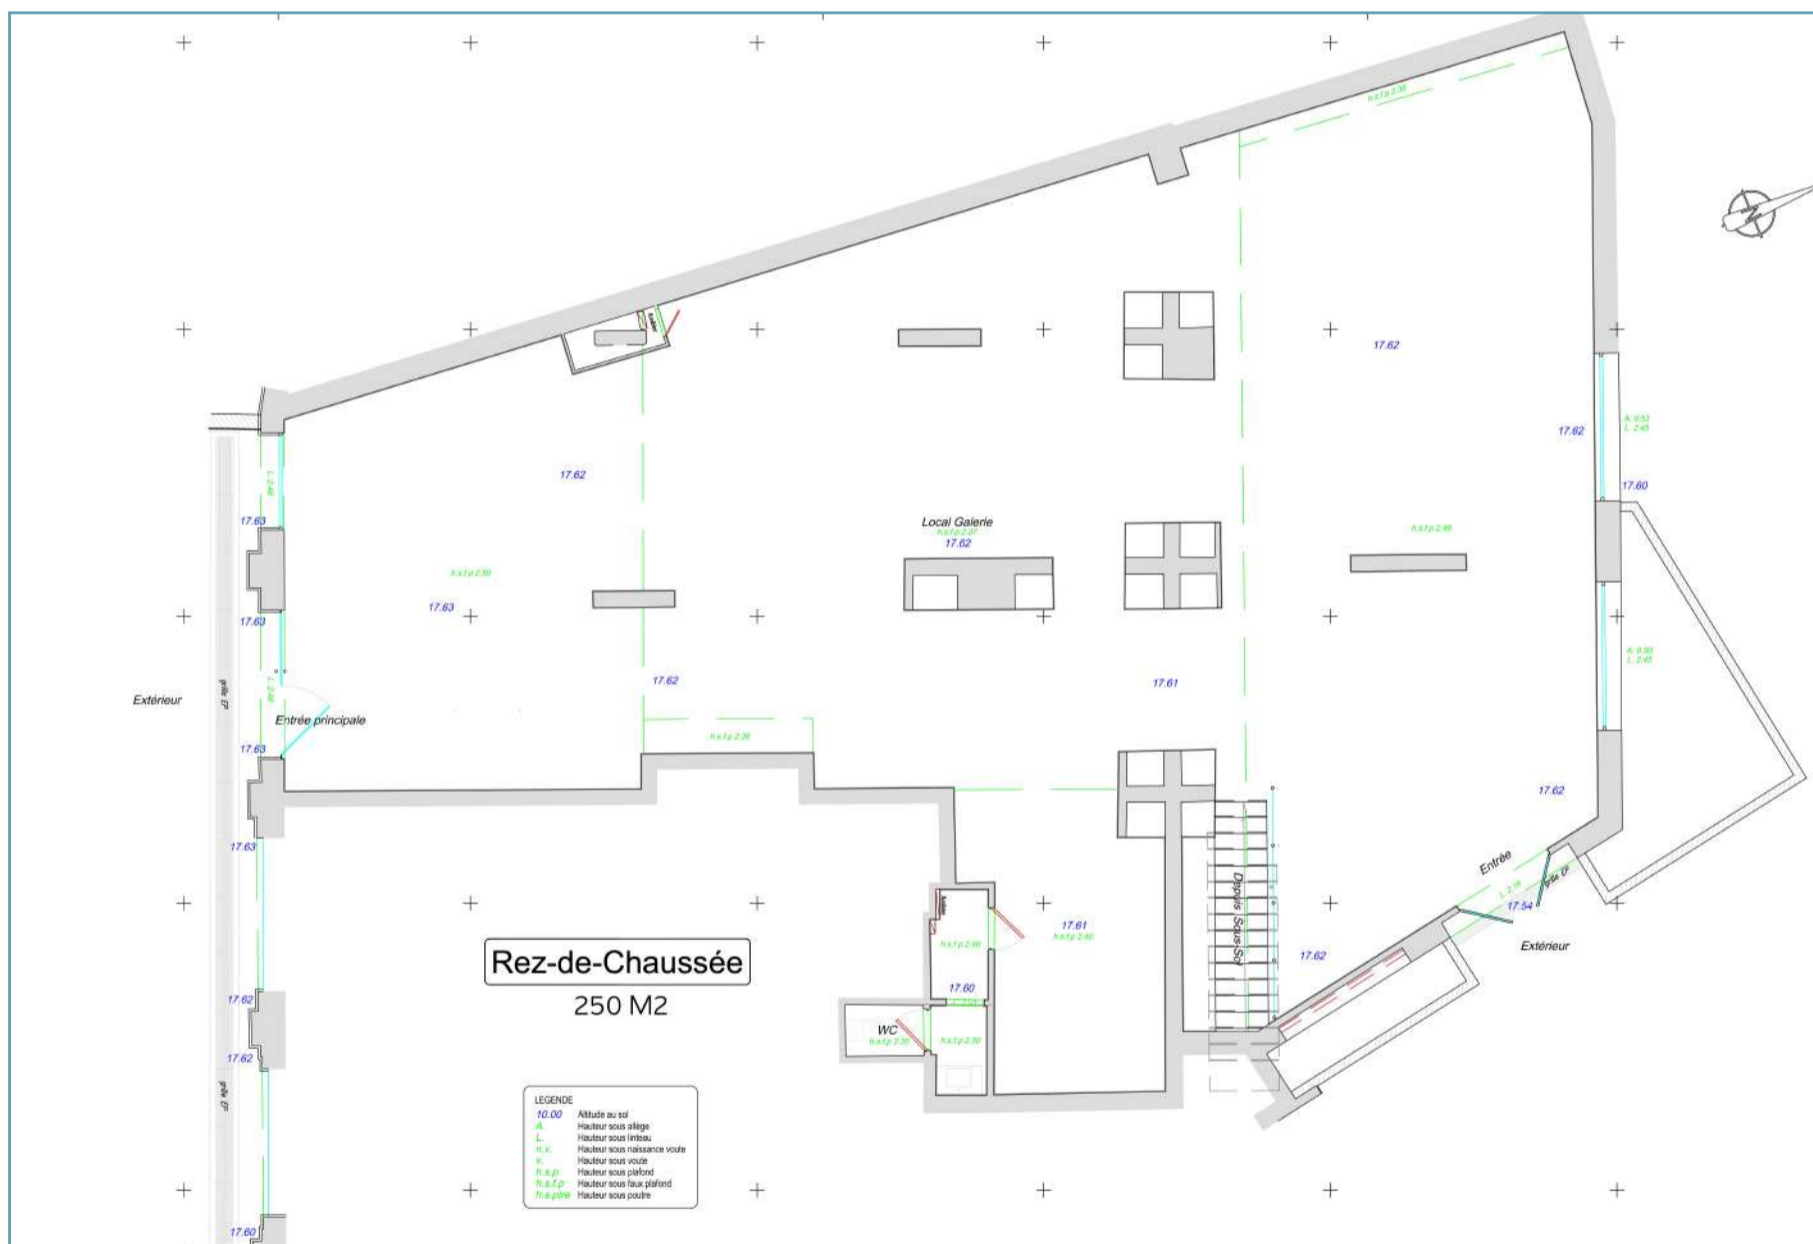

Spacious, bright, and versatile. Offering a **250 m² ground floor** with exceptional visibility and natural light, plus an **additional 120 m² lower level**, the space adapts easily to showrooms, brand activations, and private events.

+370 m²

300 guests

#1 location

3 spaces

2 levels

.Galerie.Croisette.

French Riviera / Cannes

.Galerie.Croisette.

French Riviera / Cannes

Main floor

.Galerie.Croisette.

French Riviera / Cannes

Lower level

Lower level