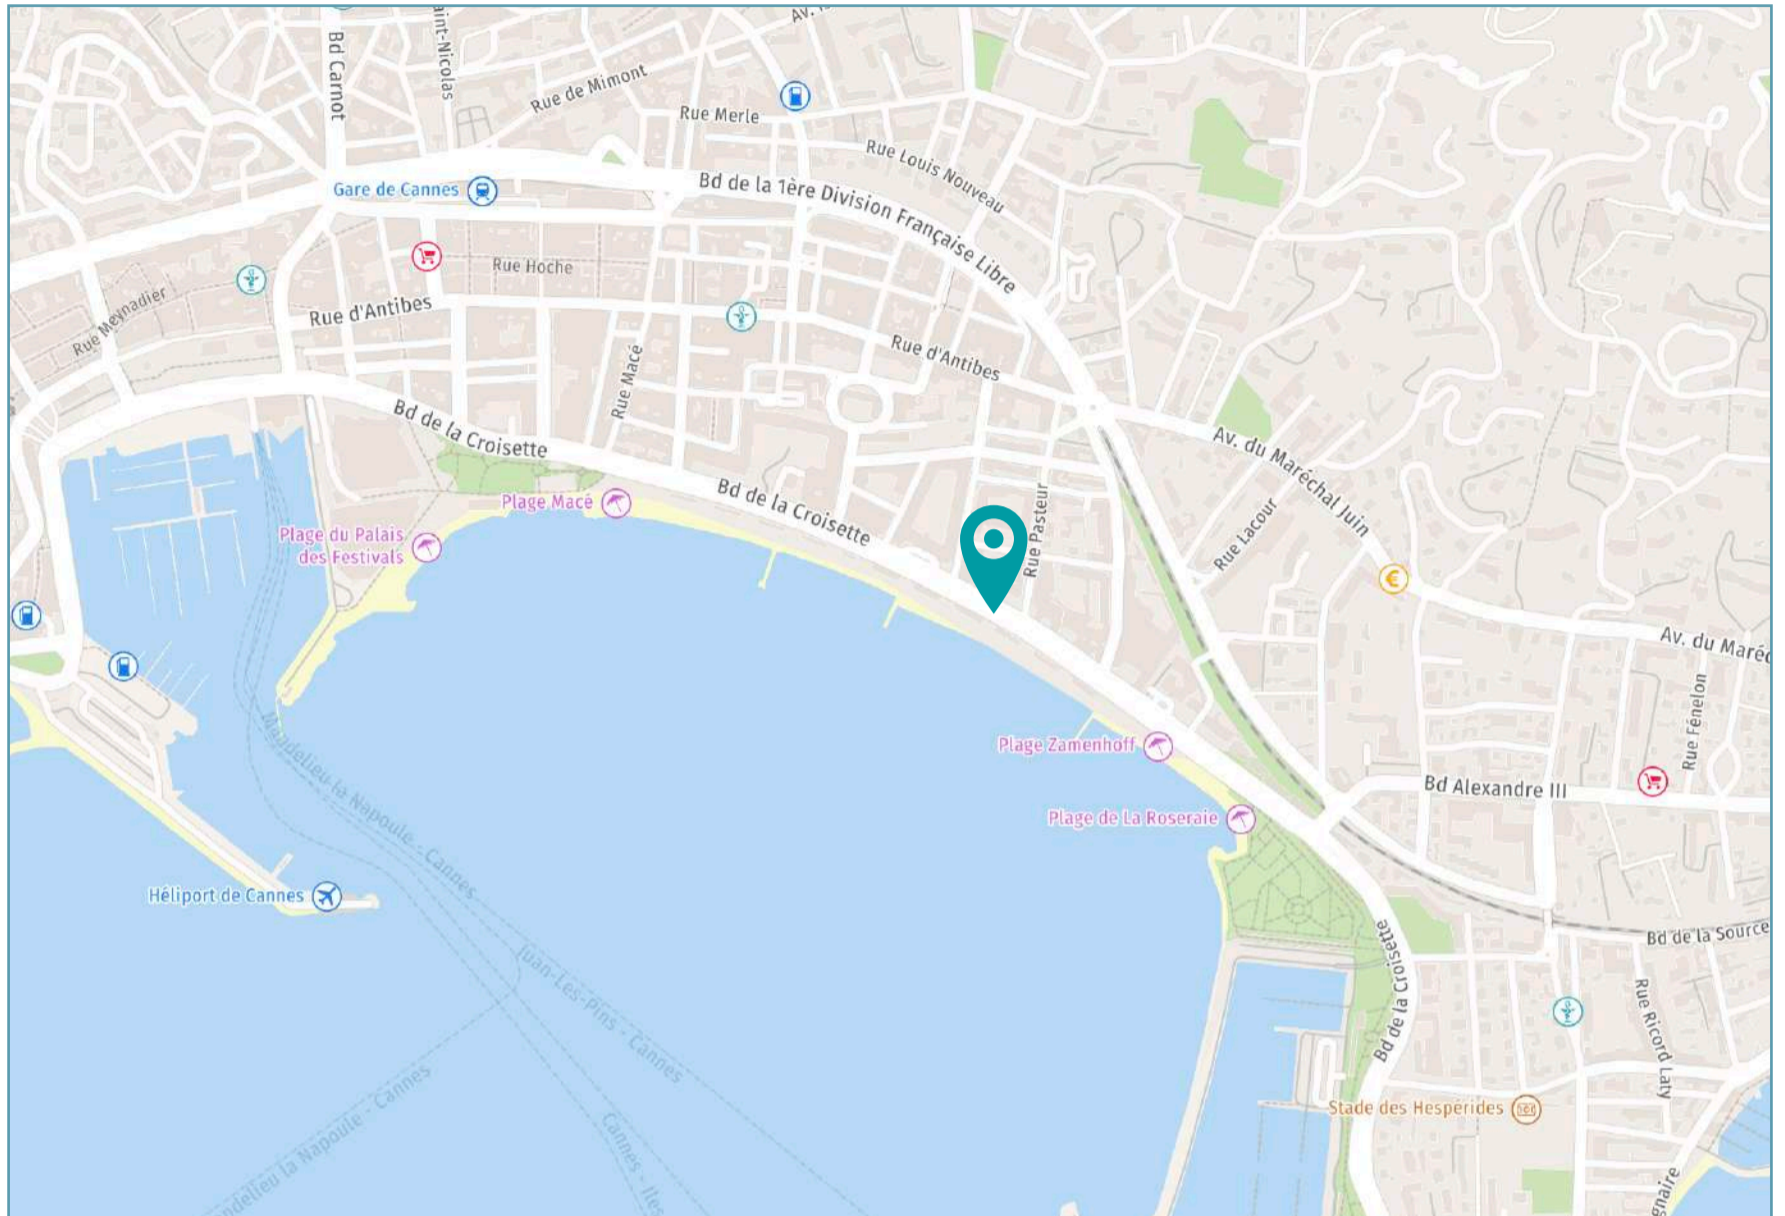

.Galerie.Croisette.

French Riviera / **Cannes**

Perfectly located **between the Carlton and the Martinez**, this venue enjoys one of the most coveted spots in Cannes — right in the heart of the Croisette.